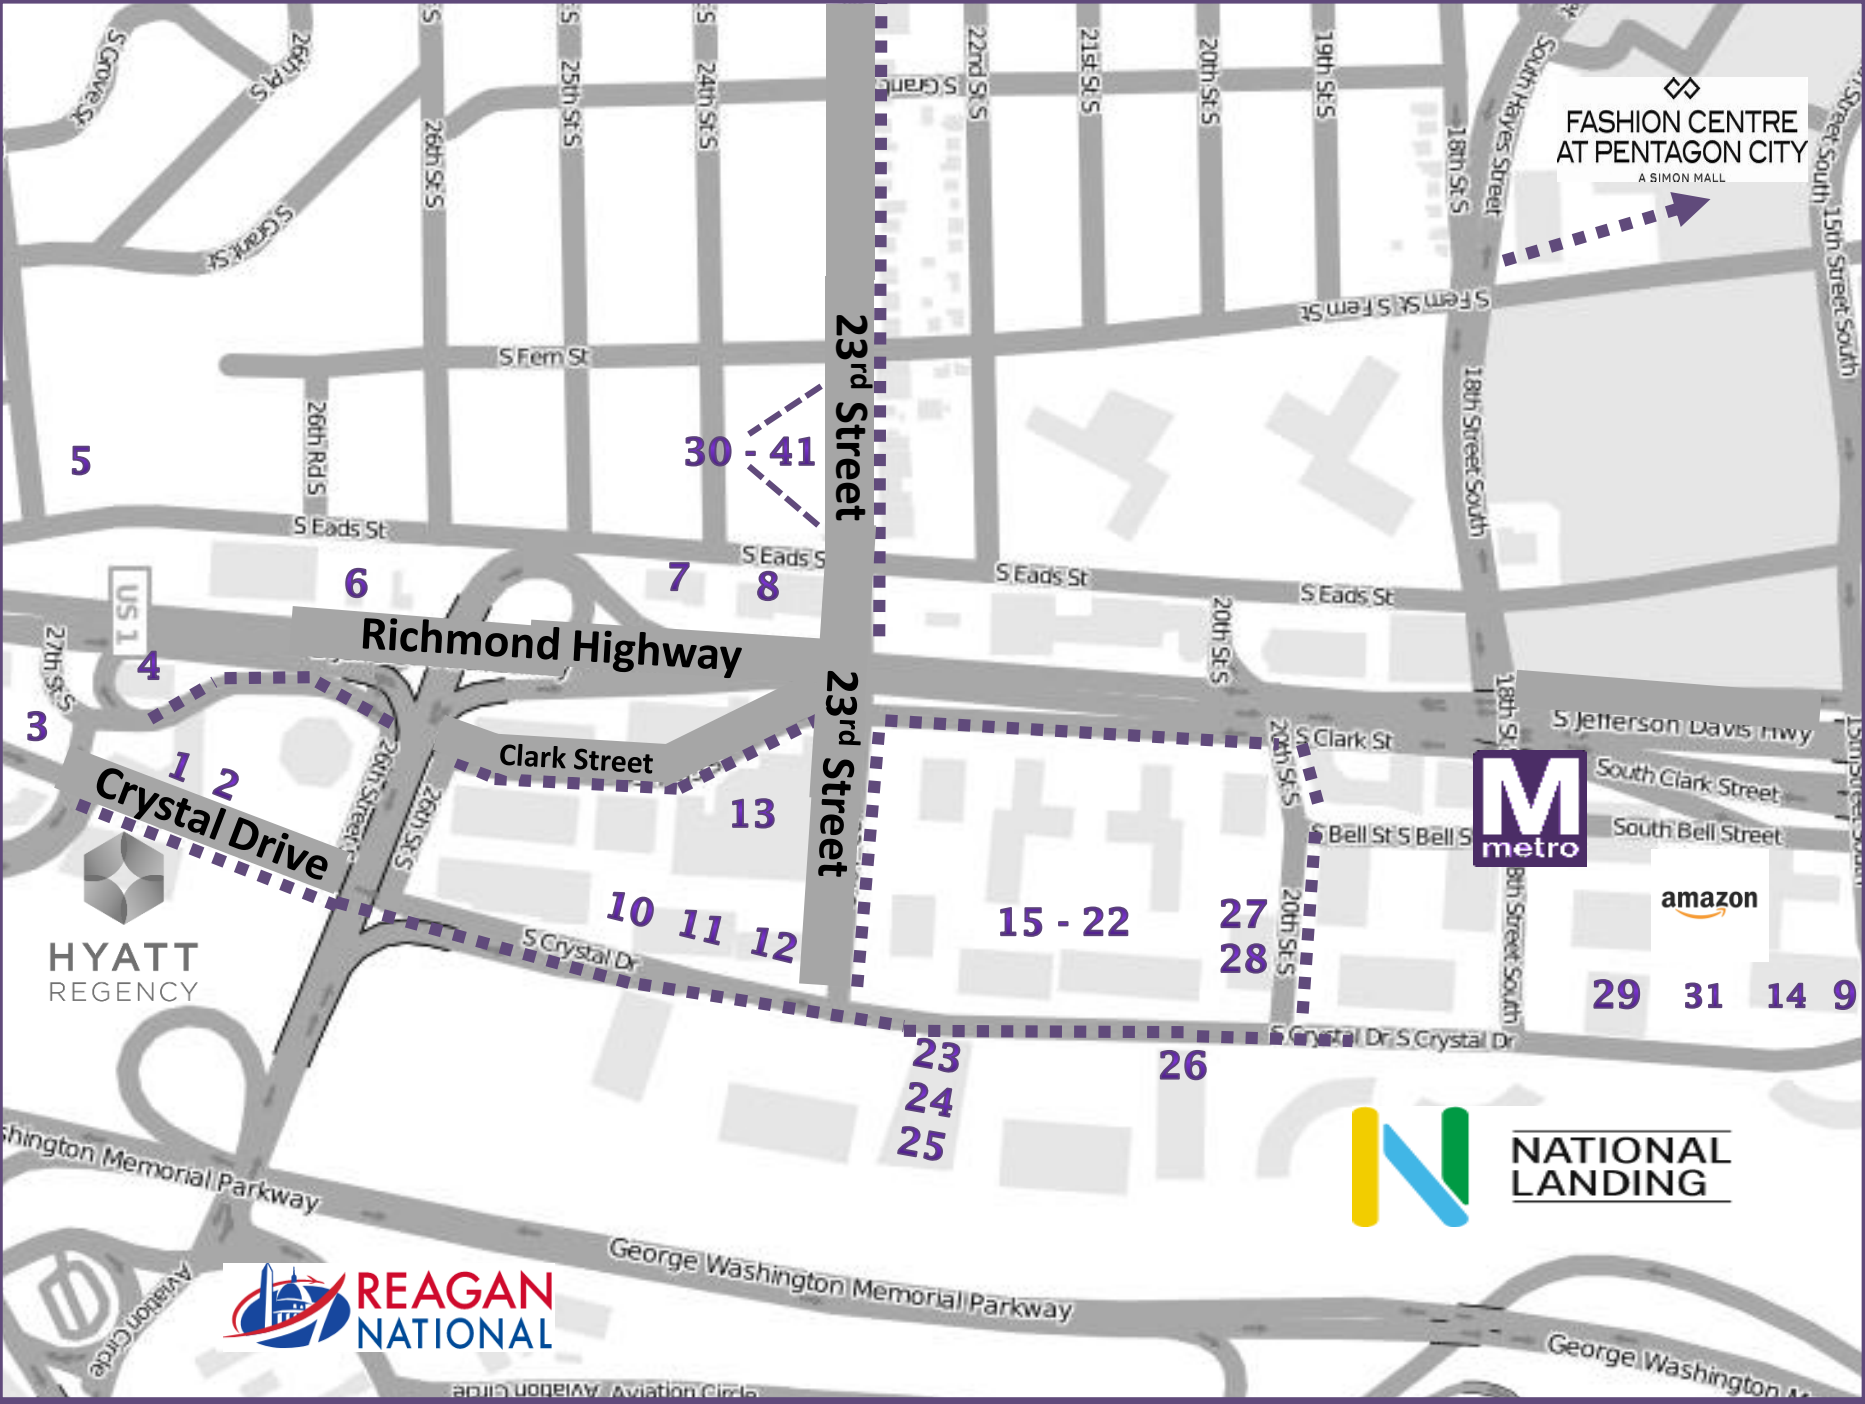

FASHION CENTRE
AT PENTAGON CITY
A SIMON MALL

amazon

NATIONAL
LANDING

REAGAN
NATIONAL

HYATT
REGENCY

Restaurants & Entertainment options within walking distance of Hyatt Regency Crystal City

- 1** Hyatt - Cinnabar, Lobbibar, Market 703-418-1234
- 2** Bozelli's Italian Deli - Pizza, Subs 571-970-4570
- 3** Crystal Bowl – Breakfast & Lunch
- 4** MARKET Coffee + Fresh Goods (HYATT)
- 5** Kohinoor Dhaba - Indian 703-778-5005
- 6** McDonald's - 24-hrs
- 7** Shawarma Gyro Xpress - Mediterranean 703-486-8600
- 8** Kabob Palace - Afghan 24-hrs 703-486-3535
- 9** Mah Ze Dahr Bakery
- 10** Mezeh - Mediterranean 703-685-9907
- 11** TBD
- 12** TBD
- 13** Bowlero Arlington - Bowling 703-418-6187
- 14** Tocombi – Mexican
- 15** Ted's Montana Grill 703-416-8337
- 16** Cold Stone Creamery 703-418-2223
- 17** RASA - Indian 703-888-0925
- 18** Sweetgreen 703-685-9089
- 19** Chick-fil-A 703-415-7815
- 20** Neramitra Thai 703-413-8886
- 21** Good Stuff Eatery 703-415-4663
- 22** We, The Pizza 703-415-7992
- 23** Ruth's Chris Steak House 703-979-7275
- 24** Chipotle 703-920-8779
- 25** Starbucks 703-413-6226
- 26** The Freshman 571-257-7250

Highline RXR is located on the second floor of 2010 Crystal Drive. It is a fun and comfortable bar and restaurant that serves as Arlington's new social anchor. 7,000 sq. Feet, 30+ draft beers, loads of games, and an innovative casual American menu. [Highline RXR](#)